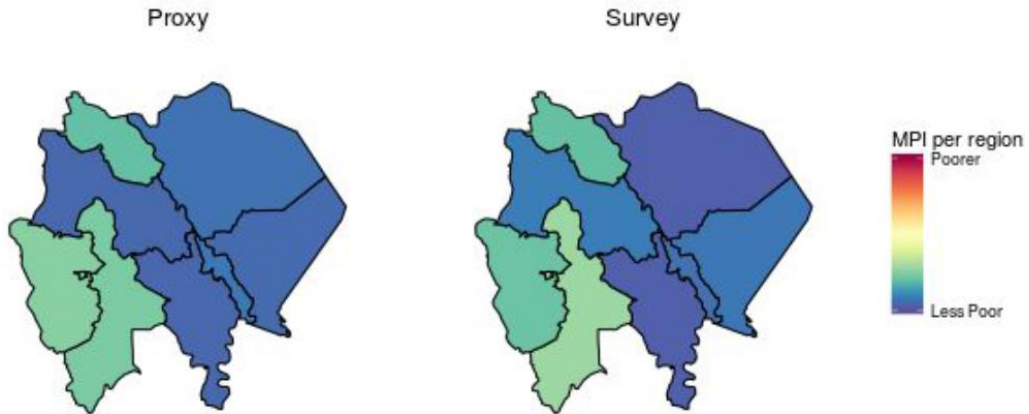

Sudan Big Data Scale Up Proposal (August 2018)

Fig. 1: MPI Proxies and MPI Survey values at locality level
(Source: Exploring Big Data for Development in Sudan, UNDP 2018)

Fig. 2: MPI Proxies at antennae level
(Source: Exploring Big Data for Development in Sudan, UNDP 2018)